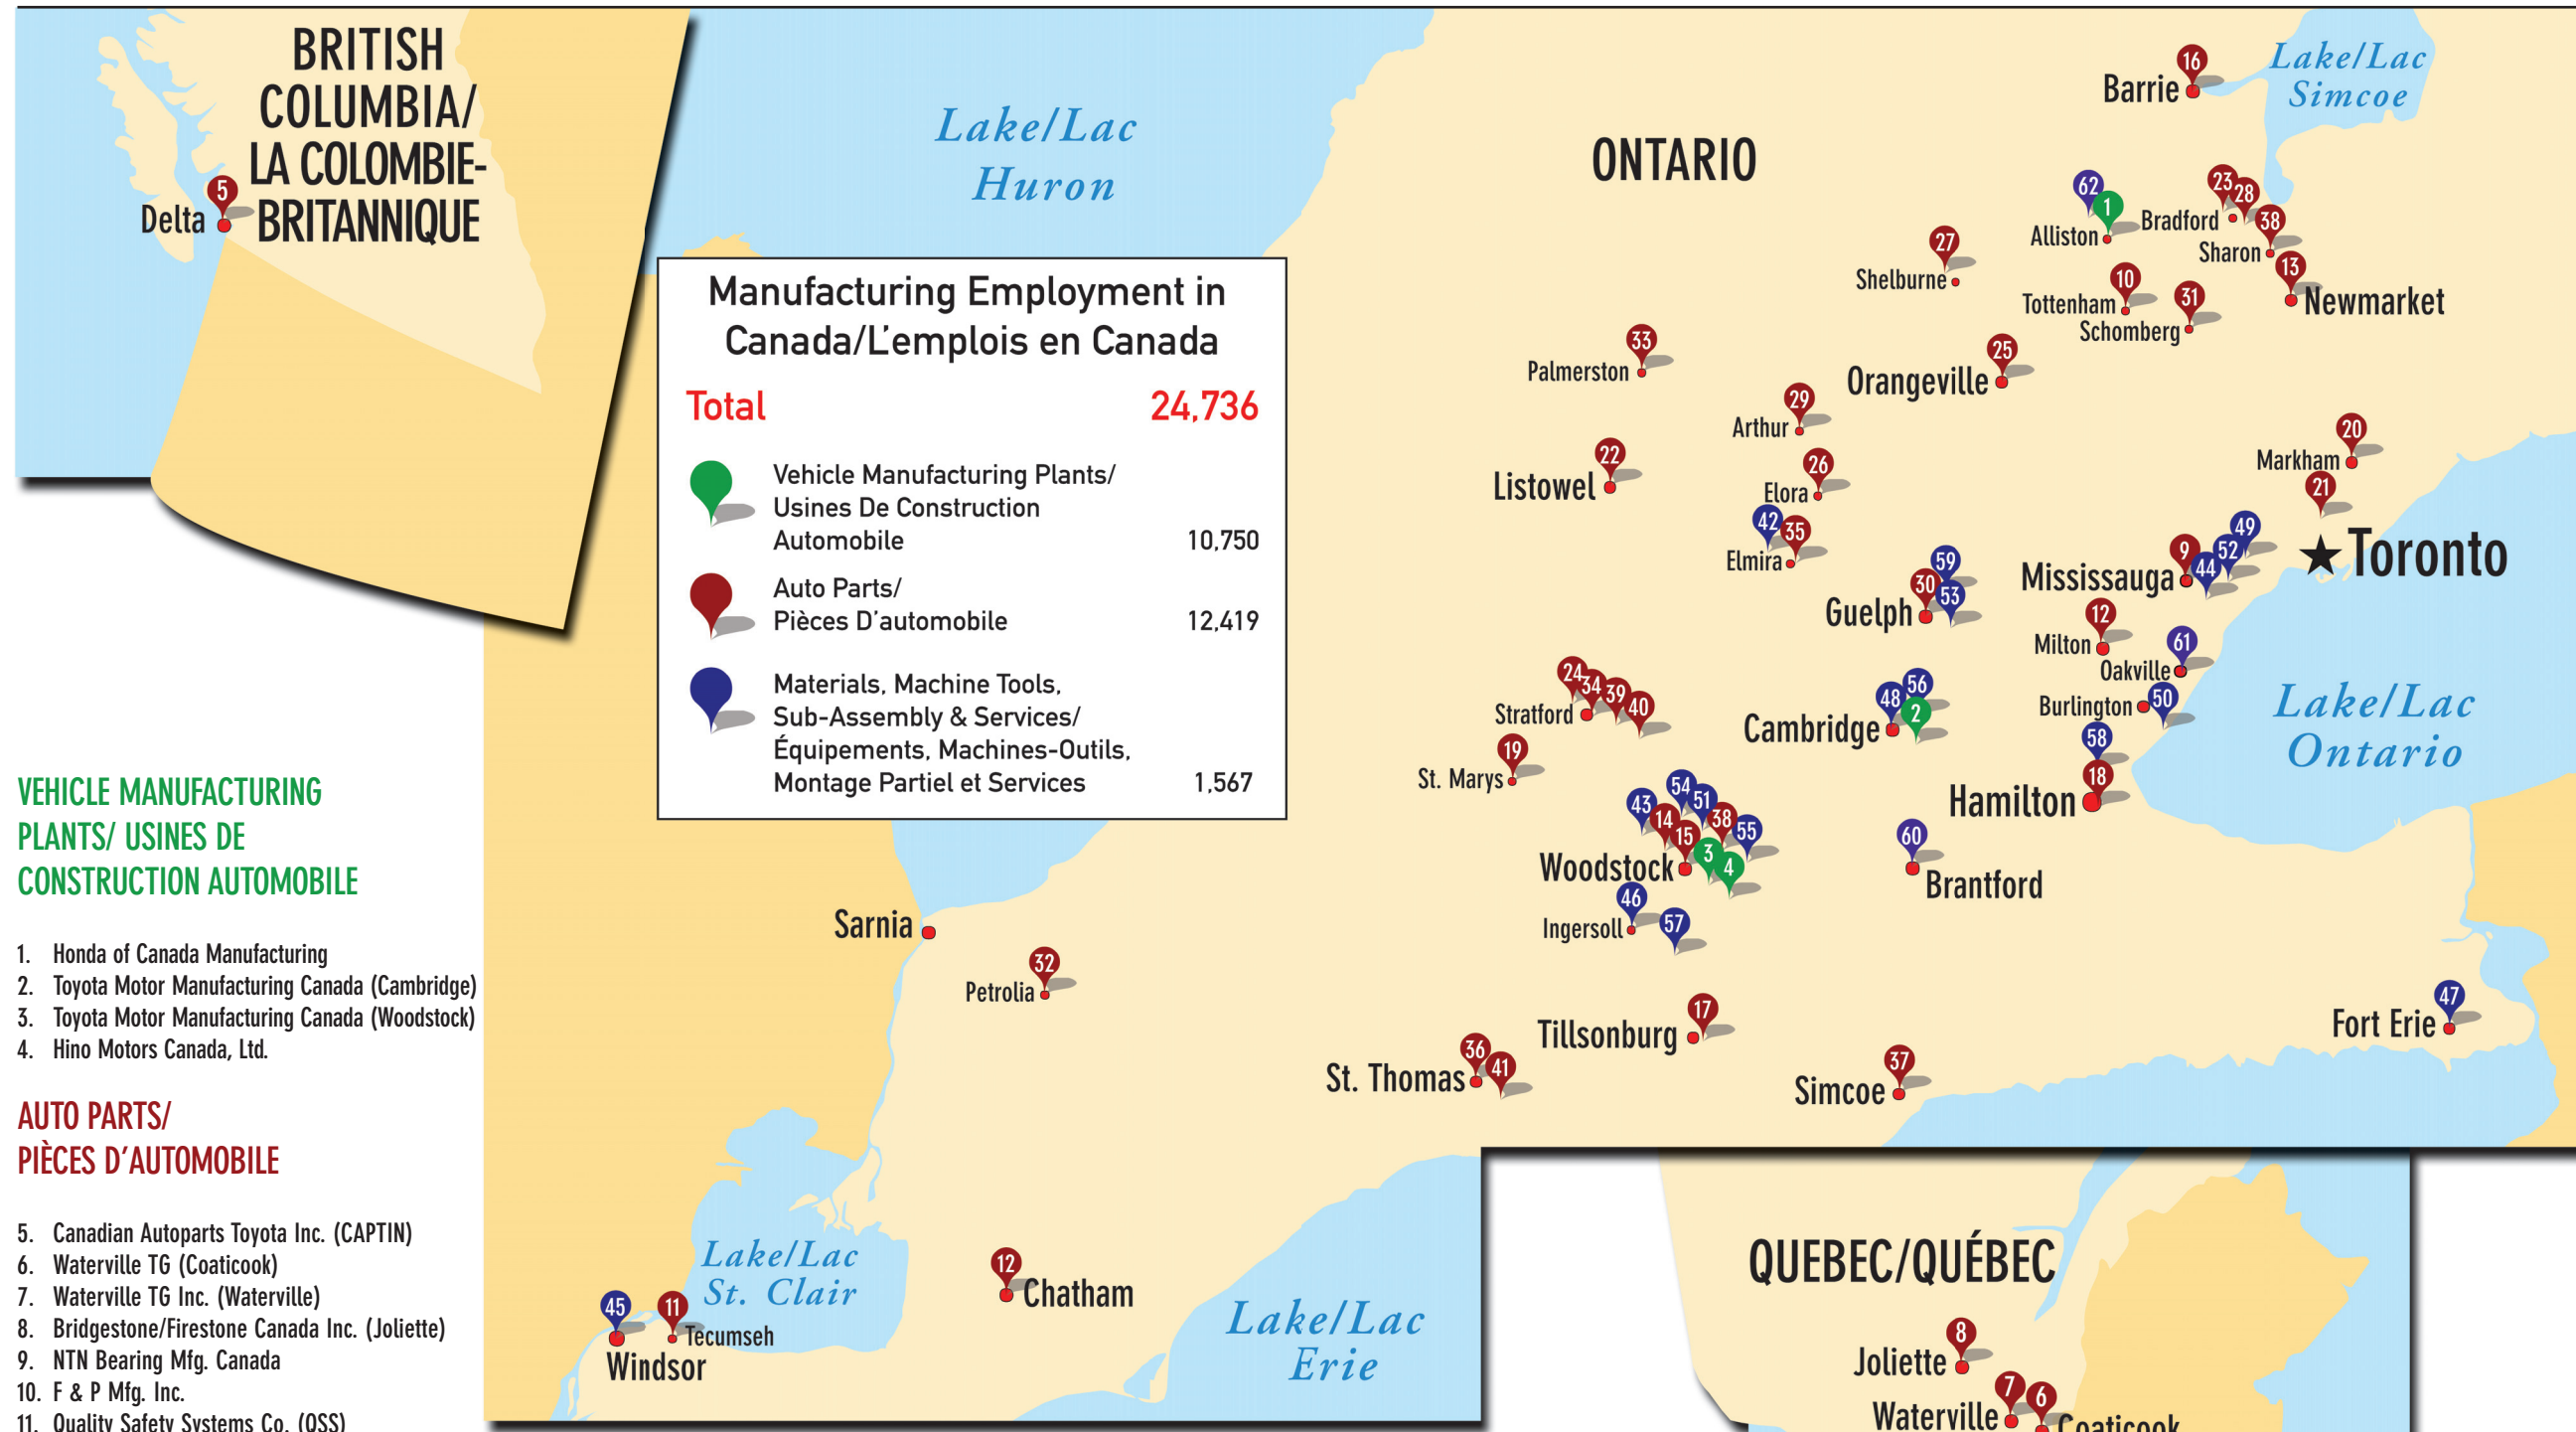

Manufacturing in Canada/Usines Industriel au Canada

VEHICLE MANUFACTURING PLANTS/ USINES DE CONSTRUCTION AUTOMOBILE

1. Honda of Canada Manufacturing
2. Toyota Motor Manufacturing Canada (Cambridge)
3. Toyota Motor Manufacturing Canada (Woodstock)
4. Hino Motors Canada, Ltd.

AUTO PARTS/ PIÈCES D'AUTOMOBILE

5. Canadian Autoparts Toyota Inc. (CAPTIN)
6. Waterville TG (Coaticook)
7. Waterville TG Inc. (Waterville)
8. Bridgestone/Firestone Canada Inc. (Joliette)
9. NTN Bearing Mfg. Canada
10. F & P Mfg. Inc.
11. Quality Safety Systems Co. (QSS)
12. MSSC Canada
13. TS Tech Canada Inc.
14. Vuteq Canada Inc.
15. Bridgestone/Firestone Canada Inc. (Woodstock)
16. Yachiyo of Ontario Mfg. Inc.
17. Freudenberg-NOK
18. Craft Originators Inc.
19. Intertec Systems
20. Trimont Manufacturing Inc. (Markham)
21. Trimont Manufacturing Inc. (Scarborough)
22. Listowel Technology Inc.
23. AGC Automotive Canada Inc.
24. Dyna-Mig Mfg. of Stratford Inc.
25. Sanoh Canada, Ltd.
26. Jefferson Elora Corp. (JEC)
27. KTH Shelburne Mfg. Inc.
28. Kumi Canada Corporation
29. Musashi Auto Parts Canada Inc.
30. Denso Manufacturing Canada, Inc. (DMCN)

31. Showa Canada Inc.
32. Waterville TG Ontario
33. TG Minto Corporation
34. FIO Automotive Canada Corp.
35. Toyota Boshoku Canada (Elmira)
36. Amino North America Corporation
37. Toyotetsu Canada Inc.
38. Toyota Boshoku
39. Aisin Canada Inc. (Stratford)
40. Hayashi Canada Inc.
41. Takumi Stamping Canada Inc.